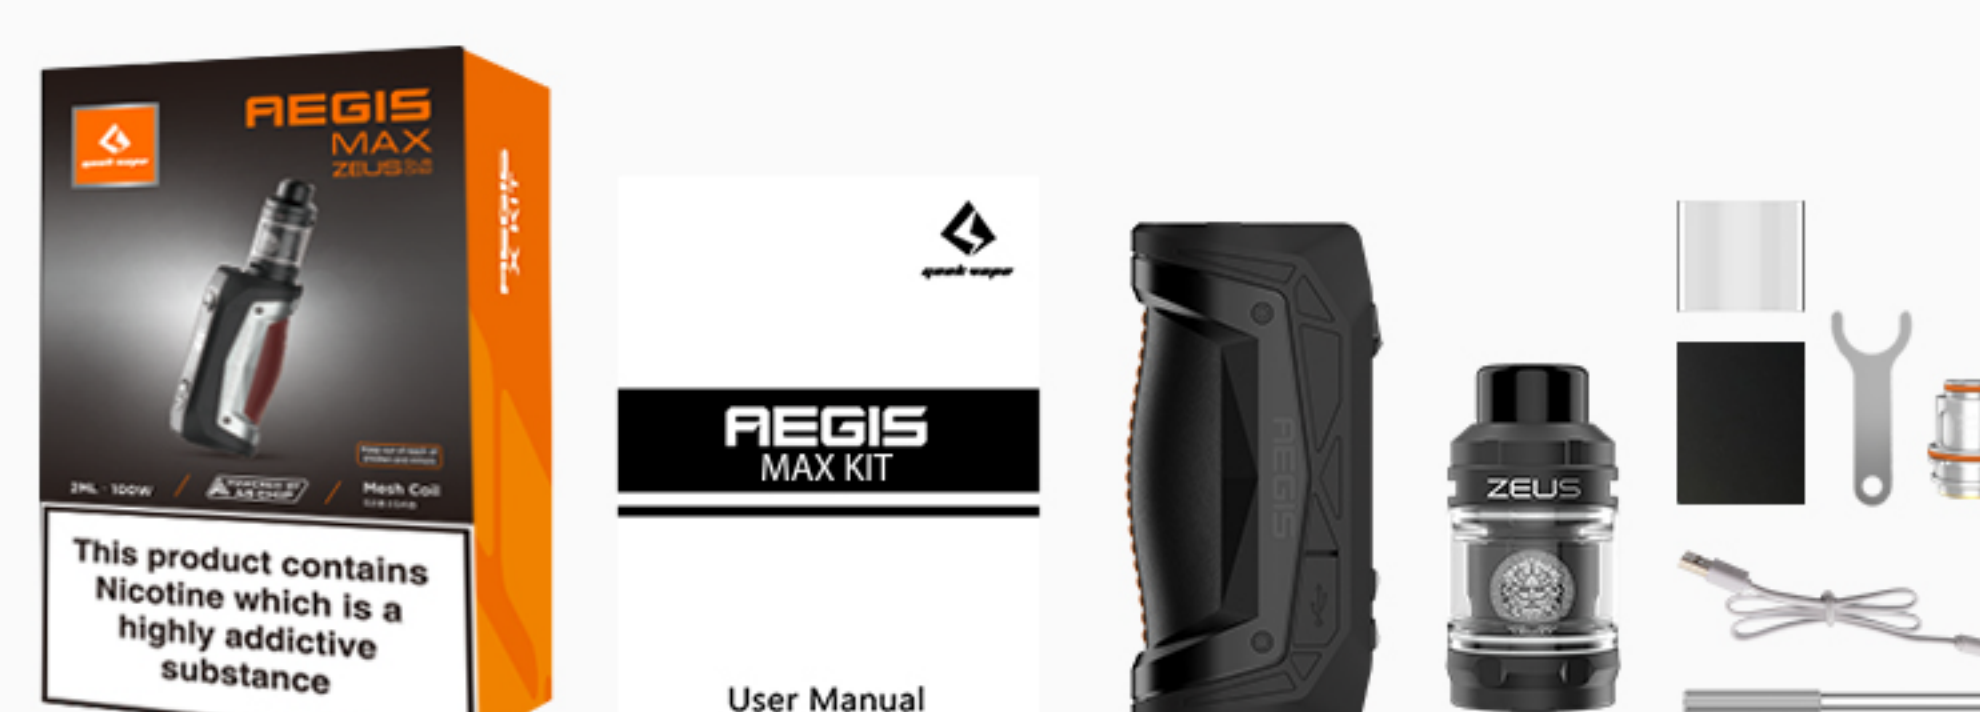

REGIS MAX

ZEUS SUB OHM

Salute to Aegis
100W

VERSIONS Standard Edition / TPD Edition

Aegis Max is the latest Aegis model succeeding after its predecessors, and merged with Zeus Sub-Ohm as kit. Ensuring durability, performance, style, and consistency, Aegis Max is currently the newest IP-67 rated device with military-grade architecture designed to be shockproof, waterproof, and dustproof, that is available in the market with a removable battery compartment that supports both single 21700 and 18650 battery, capable of powering a maximum of 100w power output.

FEATURES

18650 Batt.
21700 Batt.

Max Power
100W

Water Proof
Shock Proof

Kanthal Mesh

COLORS

Black Space

Red Phoenix

Length : 381mm
Width : 340mm
Height : 295mm
Quantity: 40pcs

PACKAGING BOX (KIT/TPD)

Length :381mm
Width : 340mm
Height : 295mm
Quantity: 40pcs

CONTENTS

STANDARD EDITION

1* Aegis Max Mod
1* USB Cable
1* User manual
1* Spare parts pack
1* 18650 battery adapter
1* Battery door assist tool
1* Zeus Tank (Pre-installed: G Coil Zeus Formula (Mesh) Coil 0.2Ω, 70-80W, 5ml)
1* Coil tool
1* Spare glass tube (3.5ml)
1* G Coil Zeus Formula (Mesh) Coil 0.4Ω, 60-70W