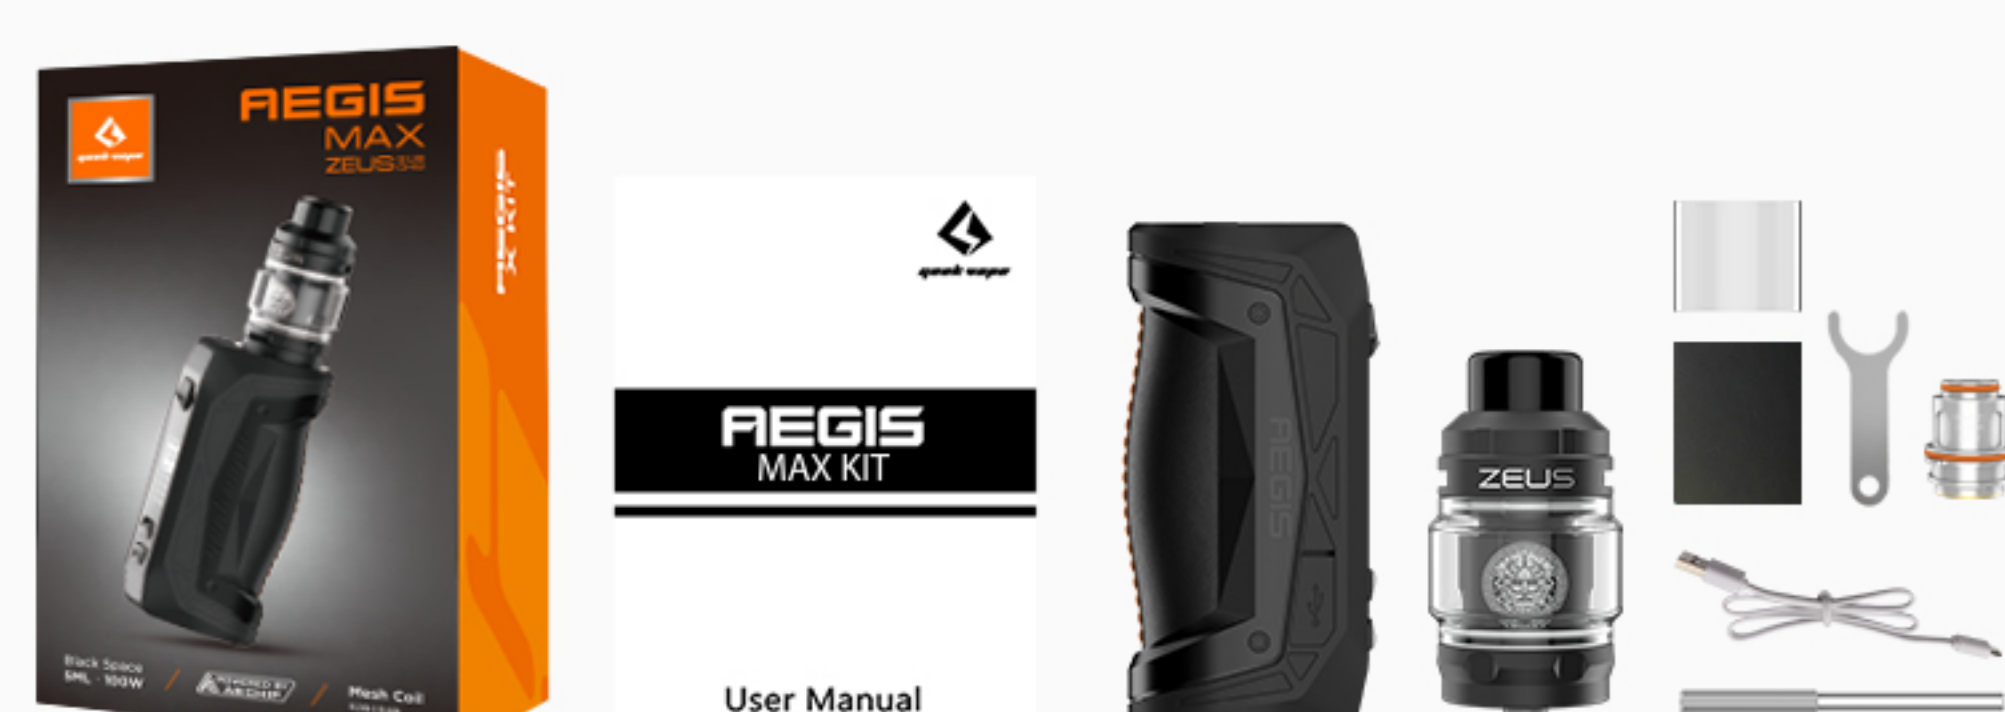

REGIS MAX

ZEUS SUB OHM

Salute to Aegis
100W

VERSIONS Standard Edition / TPD Edition

Aegis Max is the latest Aegis model succeeding after its predecessors, and merged with Zeus Sub-Ohm as kit. Ensuring durability, performance, style, and consistency, Aegis Max is currently the newest IP-67 rated device with military-grade architecture designed to be shockproof, waterproof, and dustproof, that is available in the market with a removable battery compartment that supports both single 21700 and 18650 battery, capable of powering a maximum of 100w power output.

FEATURES

18650 Batt.
21700 Batt.

Max Power
100W

Water Proof
Shock Proof

Kanthal Mesh

COLORS

Black Space

Red Phoenix

Length : 381mm
Width : 340mm
Height : 295mm
Quantity: 40pcs

PACKAGING BOX (KIT/TPD)

Length :381mm
Width : 340mm
Height : 295mm
Quantity: 40pcs

CONTENTS

STANDARD EDITION

1* Aegis Max Mod
1* USB Cable
1* User manual
1* Spare parts pack
1* 18650 battery adapter
1* Battery door assist tool
1* Zeus Tank (Pre-installed: G Coil Zeus Formula (Mesh) Coil 0.2Ω, 70-80W, 5ml)
1* Coil tool
1* Spare glass tube (3.5ml)
1* G Coil Zeus Formula (Mesh) Coil 0.4Ω, 60-70W